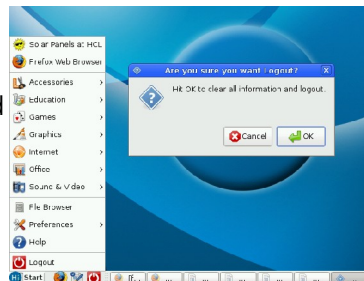

Inactivity or logout immediately and completely clears all user information to ensure privacy and security.