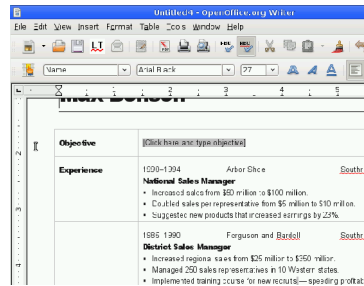

Contact Us

Toll Free: 1-888-323-1742

Web Site: <http://groovix.com>

E-mail: pacinfo@groovix.com

Mailing Address:

W307N6412 Shore Acres Rd.
Hartland, WI 53029

Michael Pardee founded Open Sense Solutions LLC to bring the security and power of Linux to environments under served by Windows-based desktop software.

After bringing the world's first 3D-capable multi-user computer to market in 2004, we began focusing on public access computing for libraries and universities. Our Groovix PAC software is now used on thousands of computers around the world.

All of the work done by Open Sense Solutions is Open Source and licensed under the GPL. We've built our software and our business from other peoples' Open Source contributions and hope that our work will be used by other projects and businesses in the future.

Secure and Simple!

Here's how it works:

Simply boot up our Groovix PAC software and start using it. Each screen starts with a Firefox web browser at your homepage.

Users can browse web sites, use web-based applications, and view Flash, Real media, PDF and Java content.

OpenOffice provides Microsoft-compatible word processing, spreadsheet, and presentation programs.

Inactivity or logout immediately and completely clears all user information to ensure privacy and security.

PUBLIC ACCESS COMPUTING

SECURE • SIMPLE • OPEN SOURCE